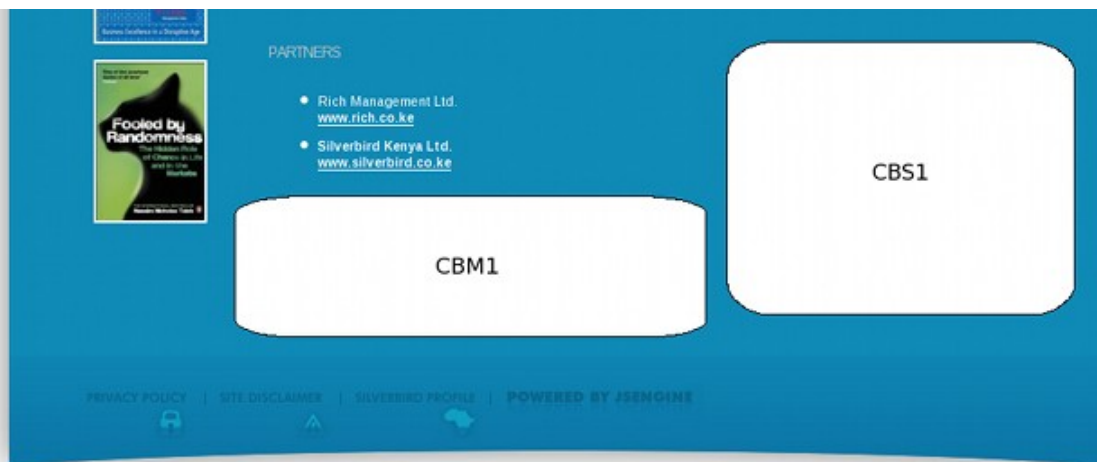

4. CLUBS SECTION BANNERS

MONTHLY COST

CBT1 - Top Clubs Panel ... $USD 450.00 +VAT

CBS1 - Right Side Clubs Panel ... $USD 250.00 +VAT

CBM1 - Middle Clubs Panel ... $USD 300.00 +VAT