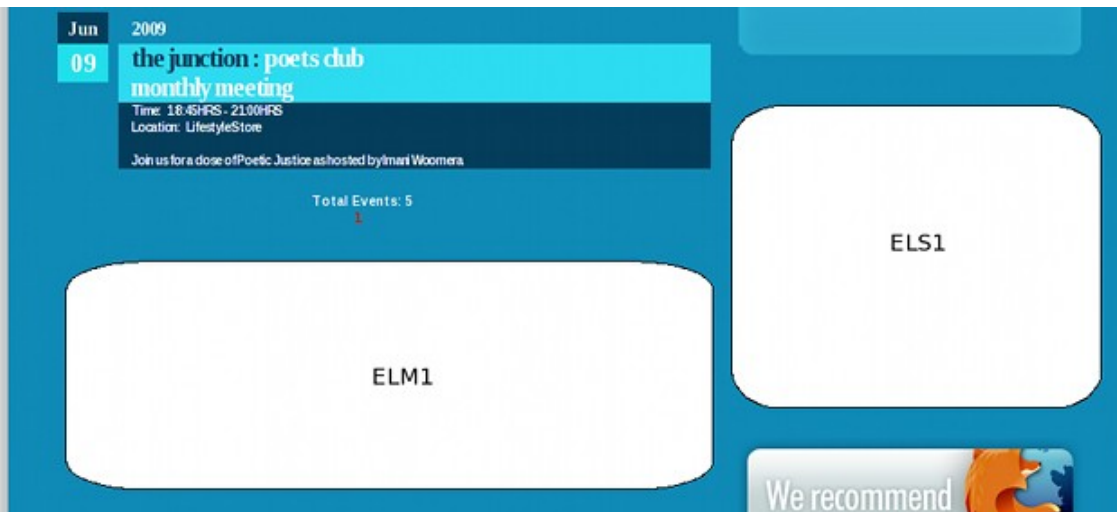

MM1 - Middle Lifestyle Stores Panel ... \$USD 300.00 +VAT

4. CLUBS SECTION BANNERS

© Silverbird Kenya Ltd., 2009. All rights Reserved.

MONTHLY COST

CBT1 - Top Clubs Panel ... \$USD 450.00 +VAT

CBS1 - Right Side Clubs Panel ... \$USD 250.00 +VAT

CBM1 - Middle Clubs Panel ... \$USD 300.00 +VAT

5. EVENTS & LIFESTYLE SECTIONS BANNERS

MONTHLY COST

ELT1 - Top Clubs Panel ... \$USD 450.00 +VAT

ELS1 - Right Side Clubs Panel ... \$USD 250.00 +VAT

ELM1 - Middle Clubs Panel ... \$USD 300.00 +VAT