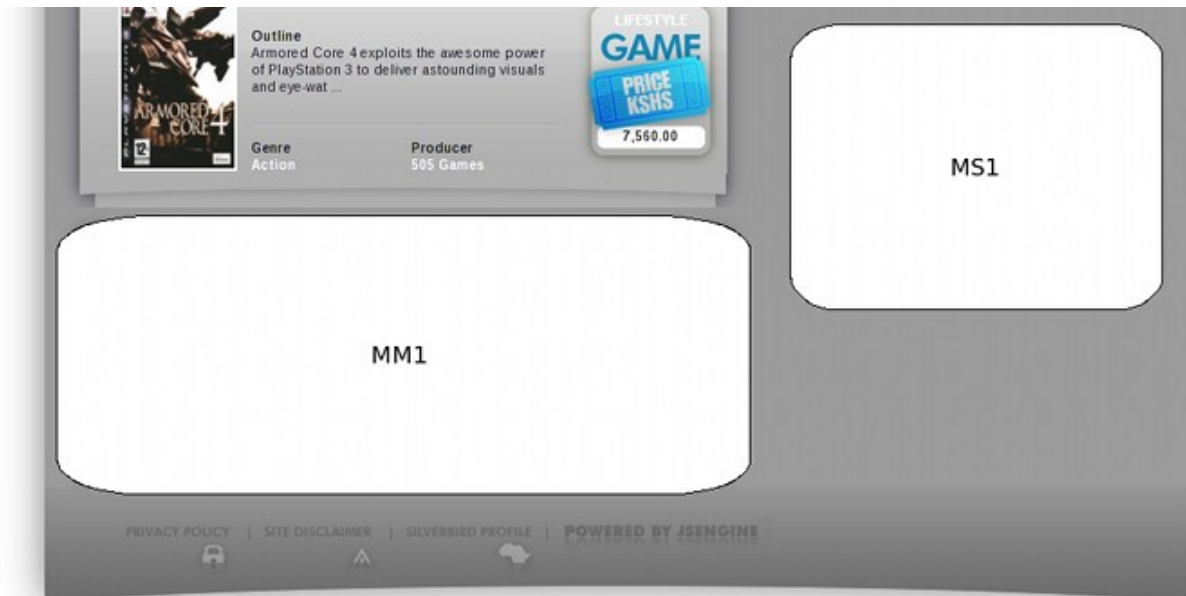

CS1 - Right Side Cinema Panel ... \$USD 250.00 +VAT

CM1 - Middle Cinema Panel ... \$USD 300.00 +VAT

3. LIFESTYLE STORES SECTION BANNERS

MONTHLY COST

MT1 - Top Lifestyle Stores Panel ... \$USD 800.00 +VAT

MS1 - Right Side Lifestyle Stores Panel ... \$USD 250.00 +VAT