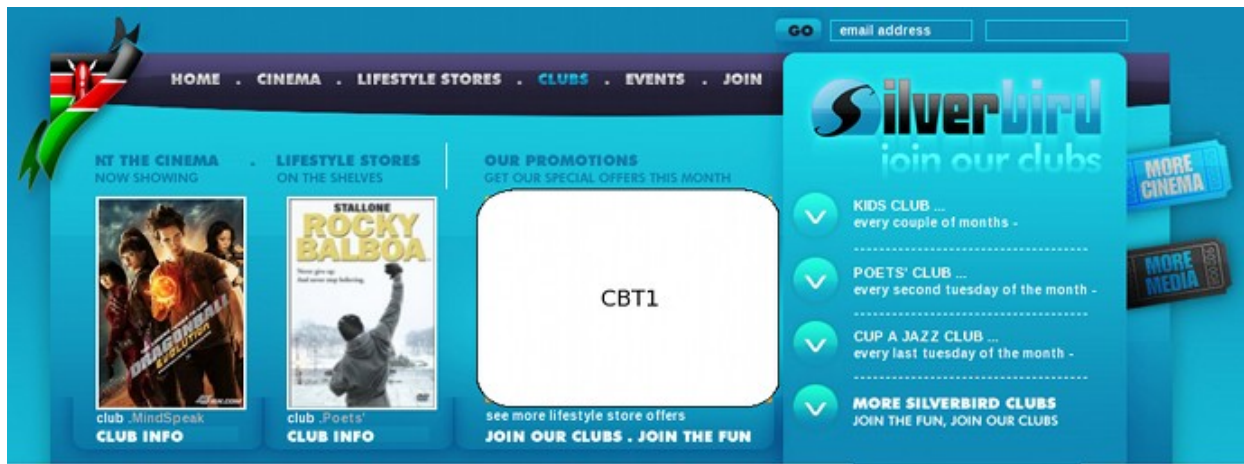

4. CLUBS SECTION BANNERS

MONTHLY COST

CBT1 - Top Clubs Panel ... $USD 450.00 +VAT

CBS1 - Right Side Clubs Panel ... $USD 250.00 +VAT

CBM1 - Middle Clubs Panel ... $USD 300.00 +VAT