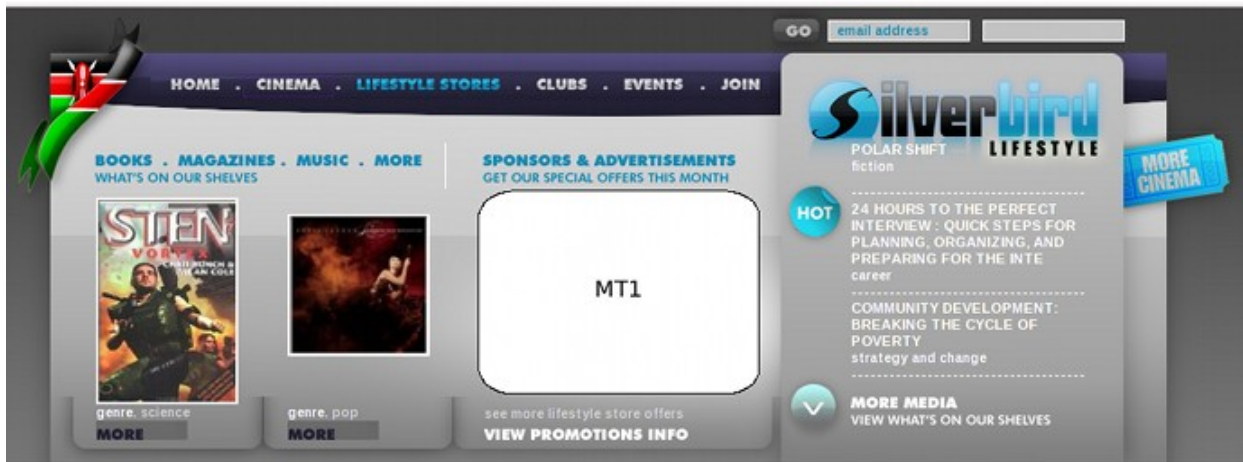

3. LIFESTYLE STORES SECTION BANNERS

MONTHLY COST

MT1 - Top Lifestyle Stores Panel ... $USD 800.00 +VAT

MS1 - Right Side Lifestyle Stores Panel ... $USD 250.00 +VAT

MM1 - Middle Lifestyle Stores Panel ... $USD 300.00 +VAT