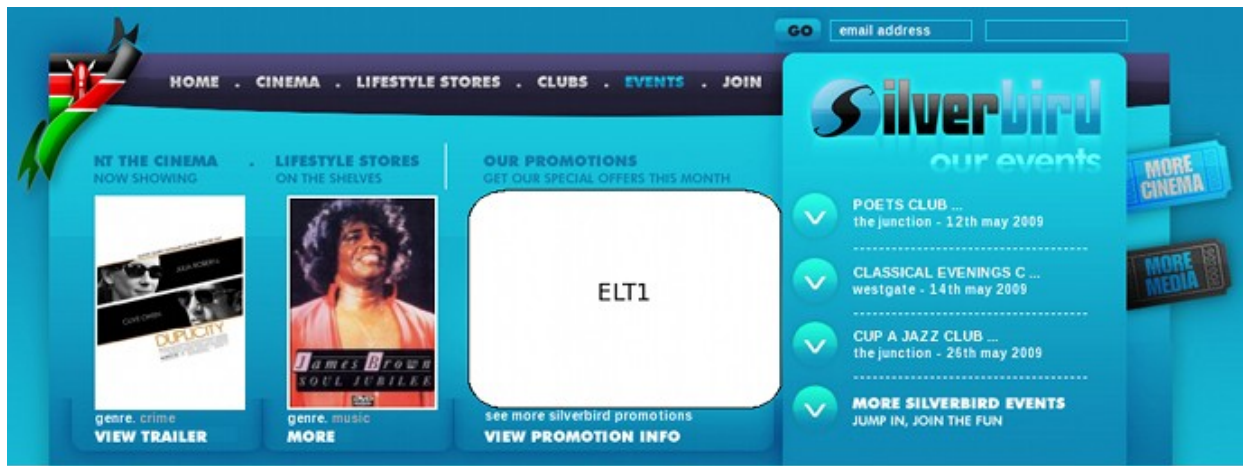

5. EVENTS & LIFESTYLE SECTIONS BANNERS

MONTHLY COST

ELT1 - Top Clubs Panel ... $USD 450.00 +VAT

ELS1 - Right Side Clubs Panel ... $USD 250.00 +VAT

ELM1 - Middle Clubs Panel ... $USD 300.00 +VAT