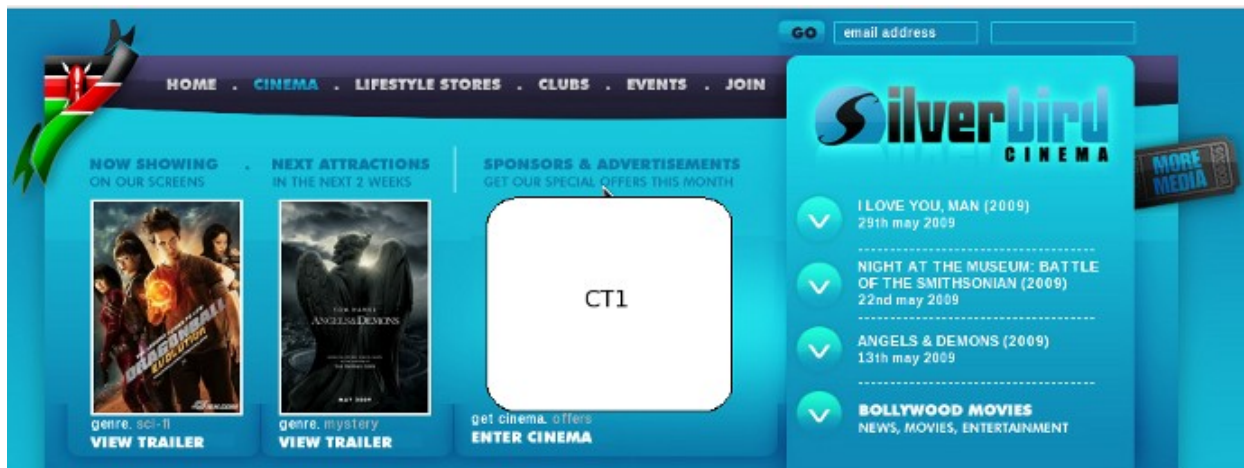

2. CINEMA SECTION BANNERS

MONTHLY COST

CT1 - Top Cinema Panel ... $USD 750.00 +VAT

CS1 - Right Side Cinema Panel ... $USD 250.00 +VAT

CM1 - Middle Cinema Panel ... $USD 300.00 +VAT