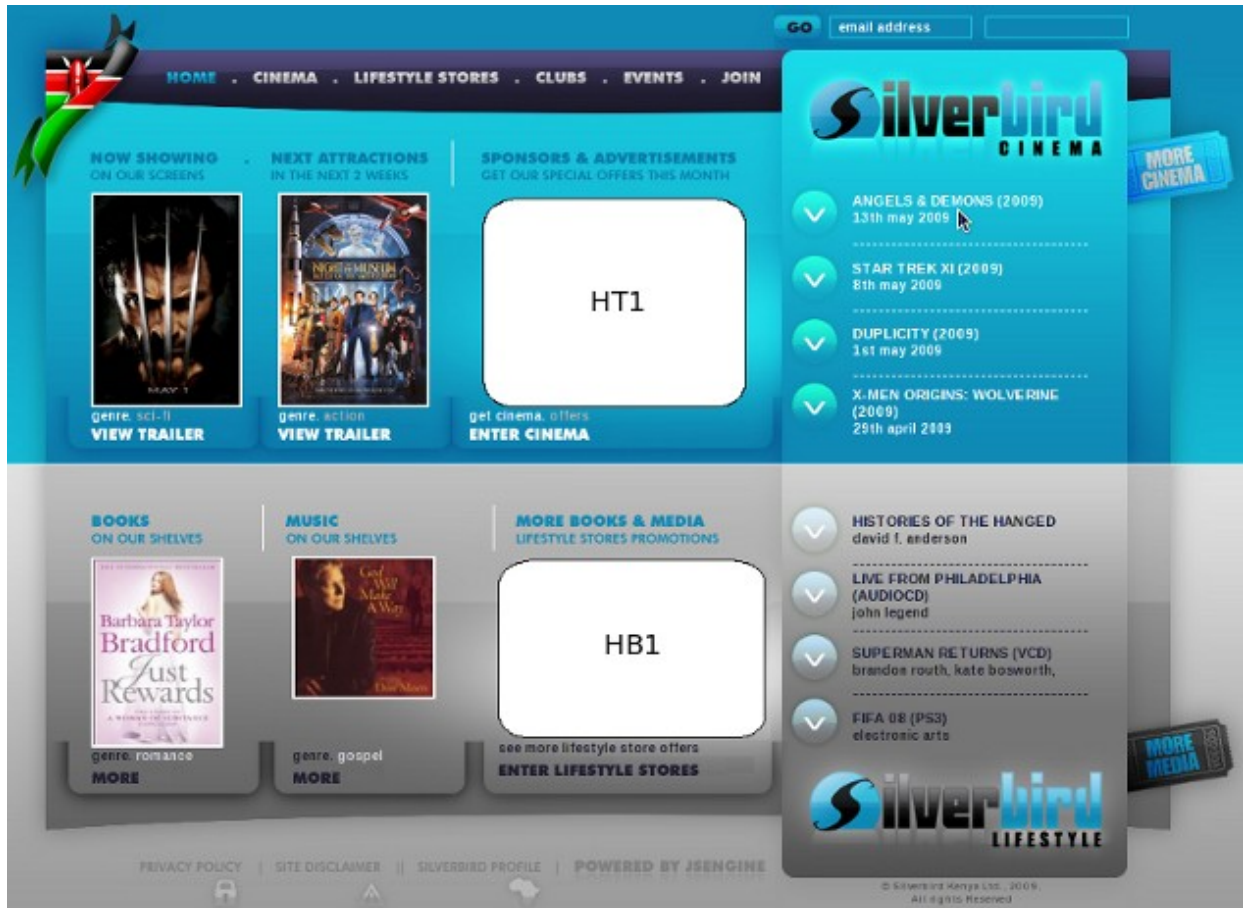

SilverbirdGhana.com Interactive

Advertising Rate Card

<http://www.silverbirdghana.com>

Effective Date: 1st March 2009

Valid till: 28th September 2009

SilverbirdGhana.com INTERACTIVE – ADVERTISING RATE CARD

MAIN WEBSITE

1. HOME PAGE BANNERS

MONTHLY COST

HT1 - Cinema Panel ... \$USD 900.00 +VAT

HB1 - Lifestyle Stores Panel ... \$USD 900.00 +VAT

2. CINEMA SECTION BANNERS

MONTHLY COST

CT1 - Top Cinema Panel ... \$USD 750.00 +VAT

8. WEB SKIN – EXTREME PACKAGE

The image displays a promotional banner on the left and a website interface on the right. The banner features the text "a whole new world for online branding needs" and "brand our web-skin pimp out our web-skin extreme" with two movie tickets. The website interface is for "CINEMA" and includes sections for "NOW SHOWING", "NEXT ATTRACTIONS", "MOVIE PREMIERE SPONSOR", "BOOKS ON OUR SHELVES", "MUSIC ON OUR SHELVES", and "MORE BOOKS & MEDIA". It also lists various award-winning titles like "CLOVERFIELD" and "THE DARK KNIGHT".